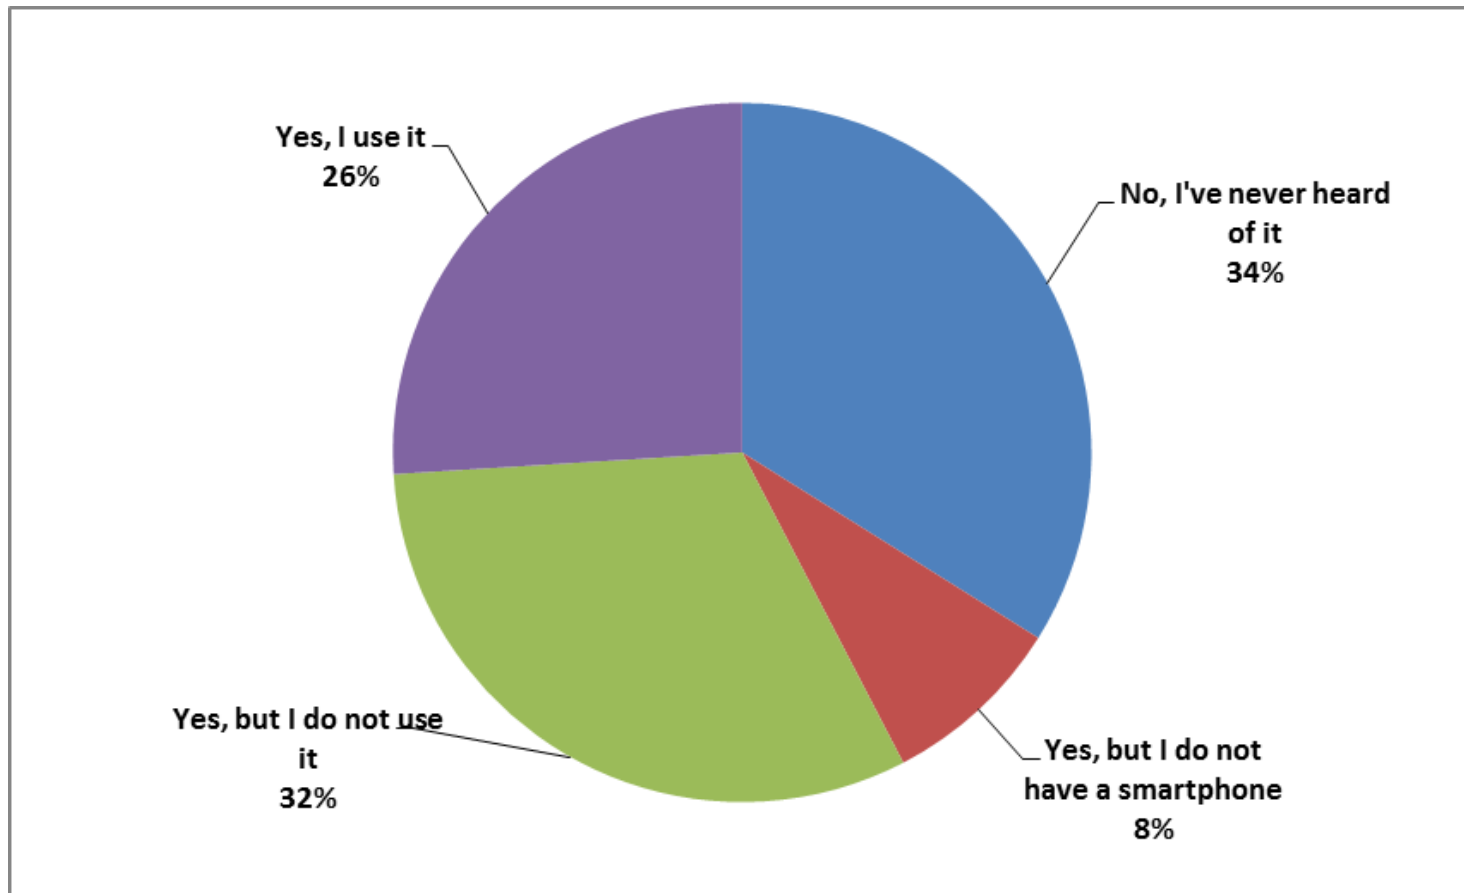

Bus Stop Study Guidelines Survey Results

Memphis MPO
METROPOLITAN PLANNING ORGANIZATION

Strengthening Regional Transportation

How often do you use MATA bus service?

Are you aware of MATA's Transloc Rider app?