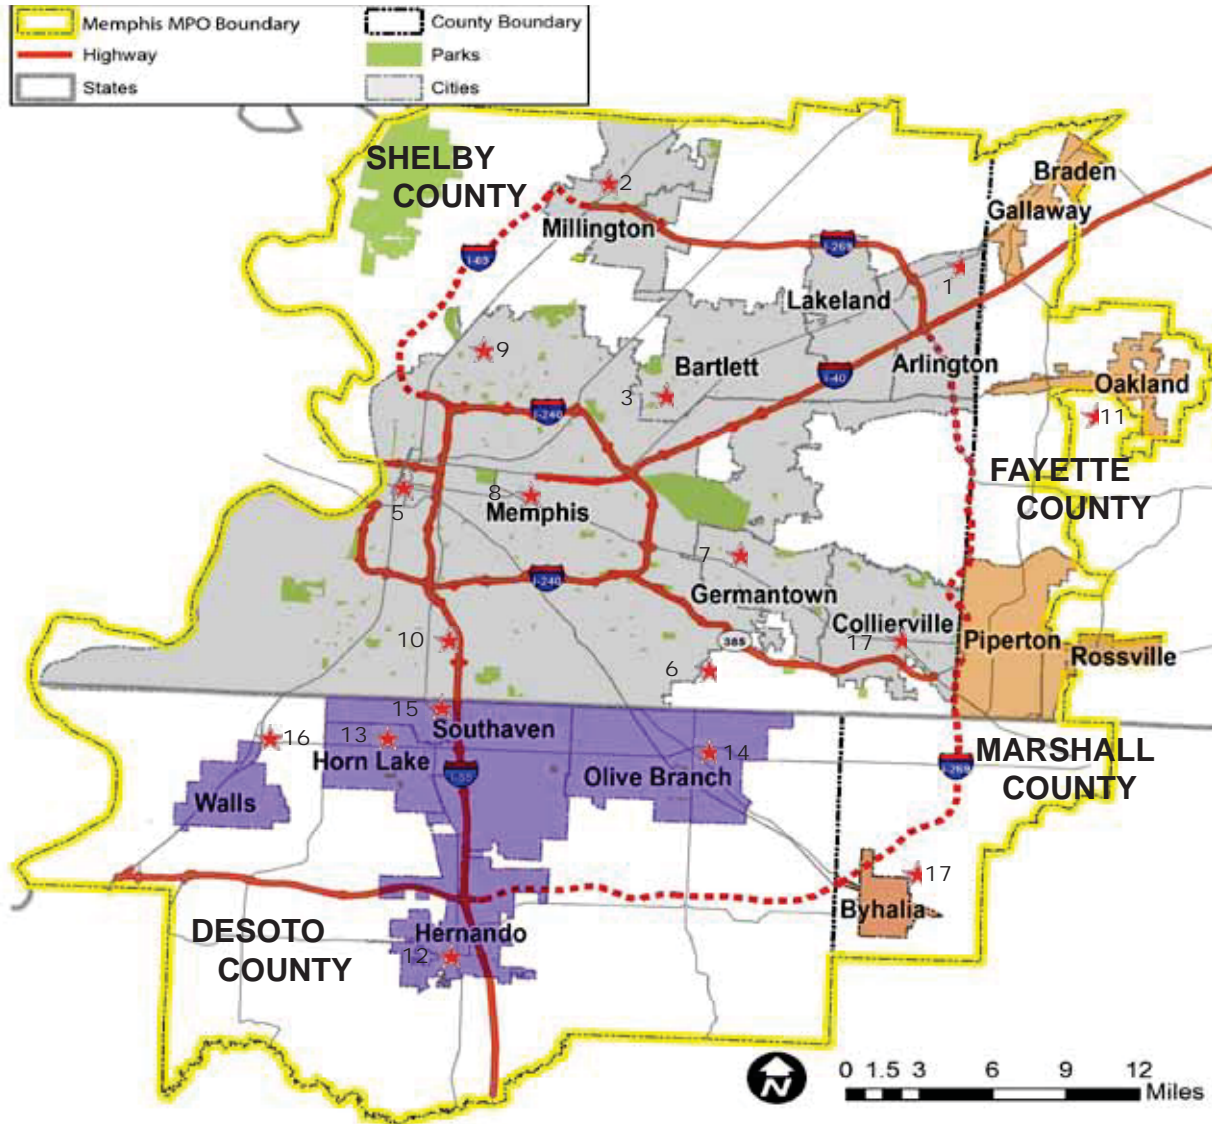

Appendix G: Library Distribution

- | | |
|--|---|
| 1. Arlington - 11968 Walker Rd, Arlington, TN 38002 | 10. Whitehaven - 4130 Millbranch Rd, Memphis, TN 38116 |
| 2. Millington - 4858 Navy Rd, Millington, TN 38053 | 11. Somerville - 216 West Market St, Somerville, TN 38068 |
| 3. Bartlett - 5884 Stage Rd, Bartlett, TN 38134 | 12. Hernando - 370 West Commerce St, Hernando, MS 38632 |
| 4. Collierville - 501 Poplar View Pkwy, Collierville, TN 38017 | 13. Horn Lake - 2885 Goodman Rd, Horn Lake, MS 38637 |
| 5. Downtown - 33 South Front St, Memphis, TN 38103 | 14. Olive Branch - 6619 Hwy 305 (Cockrum), Olive Branch, MS 38654 |
| 6. East Shelby Drive - 7200 East Shelby Dr, Memphis, TN 38125 | 15. Southaven - 8554 Northwest Dr, Southaven, MS 38671 |
| 7. Germantown - 1925 Exter Rd, Germantown, TN 38138 | 16. Walls - 7181 Delta Bluff Pkwy, Walls, MS 38680 |
| 8. Midtown - 3030 Poplar Ave, Memphis, TN 38111 | 17. Byhalia - 161 Highway 309 S, Byhalia, MS 38611 |
| 9. Frayser - 3712 Argonne St, Memphis, TN 38127 | |