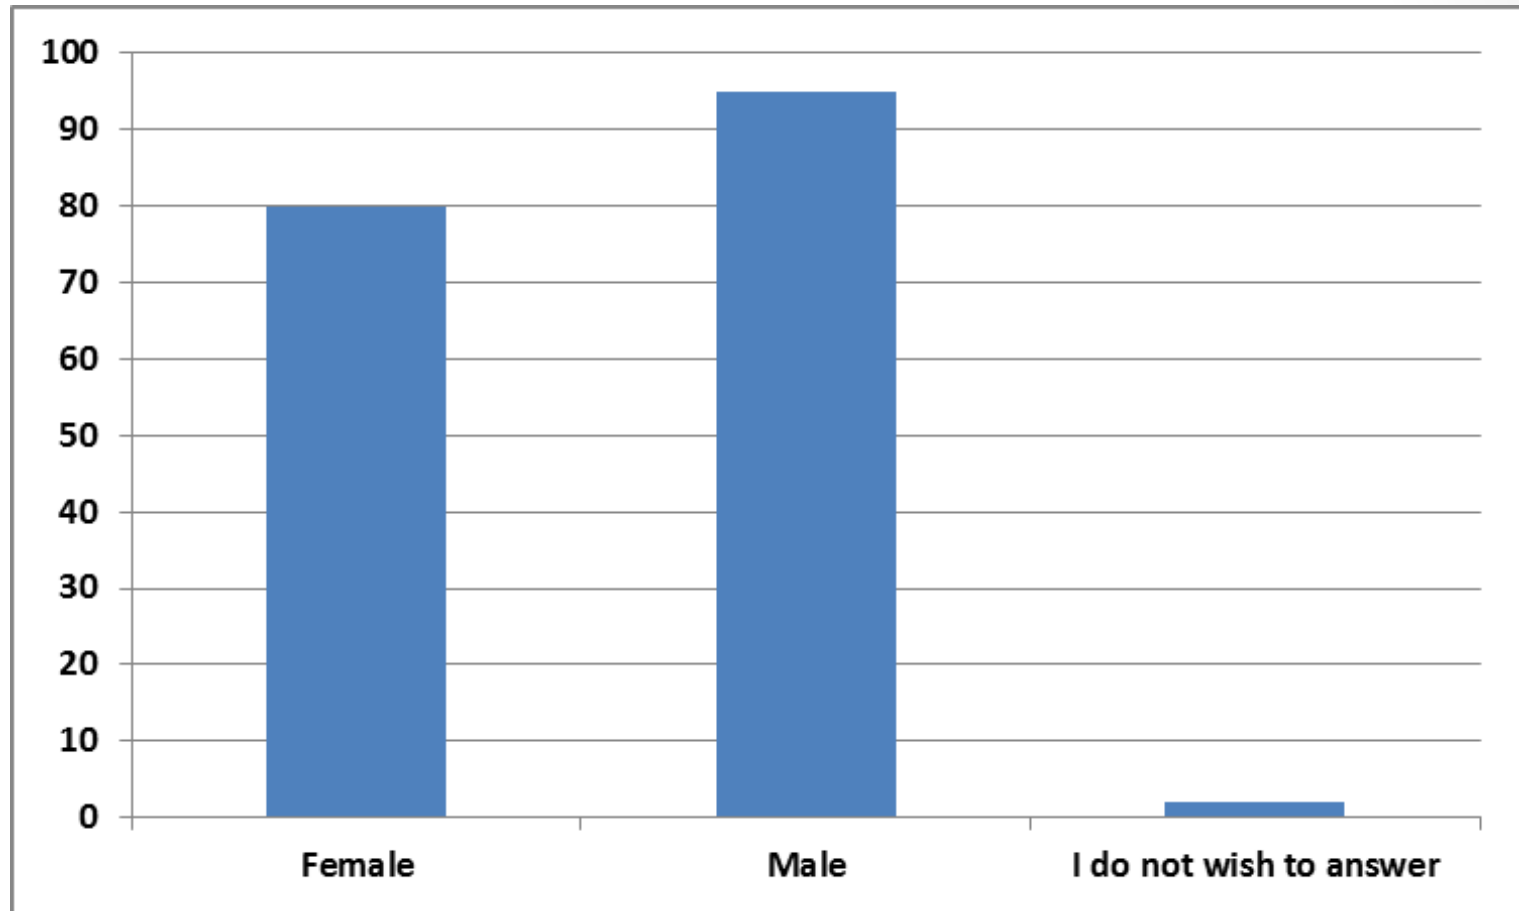

What is your gender?