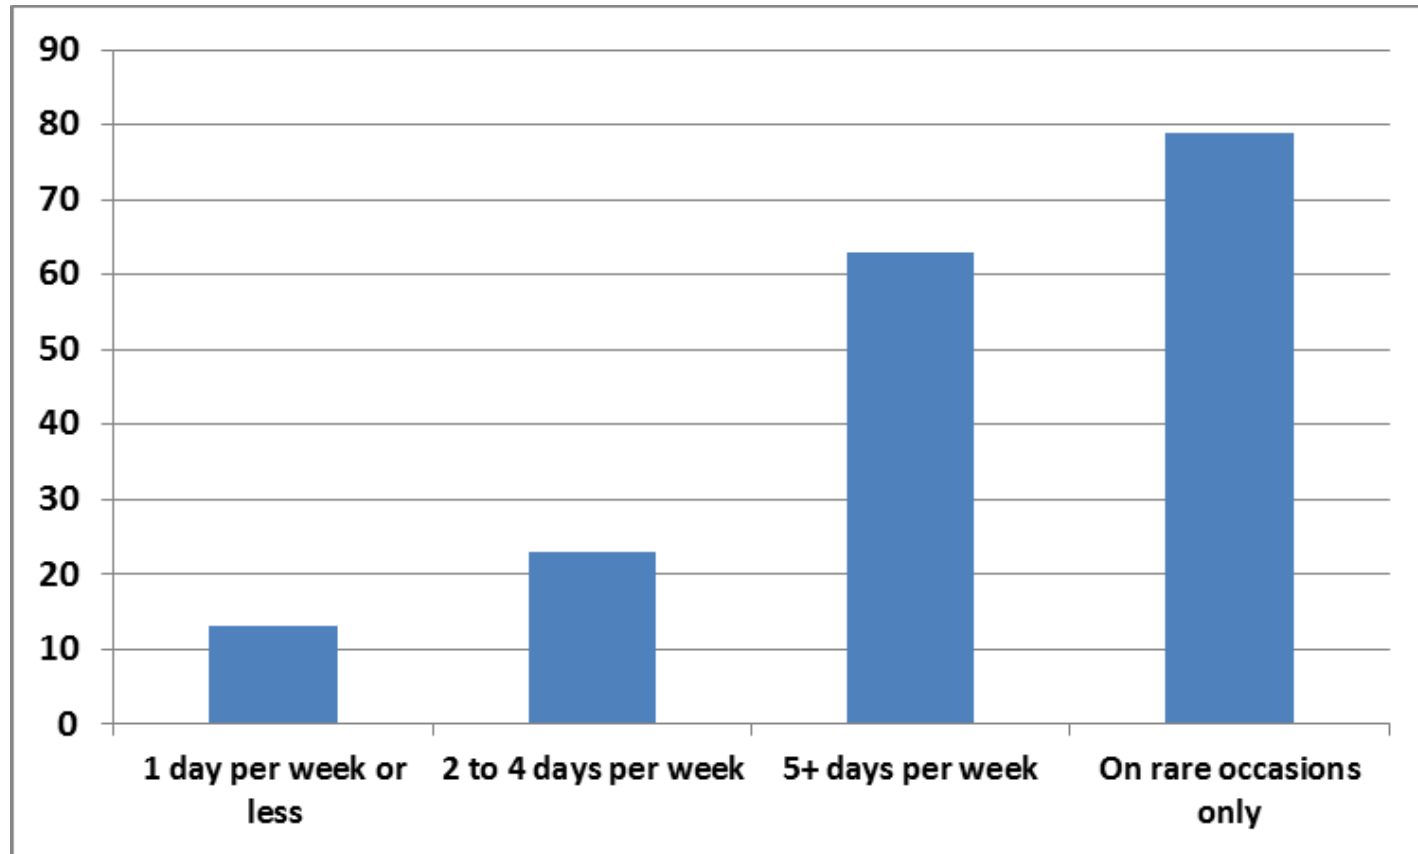

Bus Stop Study Guidelines Survey Results

Memphis MPO
METROPOLITAN PLANNING ORGANIZATION

Strengthening Regional Transportation

How often do you use MATA bus service?

Are you aware of MATA's Transloc Rider app?

What is your age?

What is your gender?

What MATA routes do you use most often? (Top 10)

1st Choice

2nd Choice

3rd Choice

	1st Choice	2nd Choice	3rd Choice
Rank 1	Poplar	Poplar	Poplar
Rank 2	Park	Madison	Madison
Rank 3	Summer	Lamar	Crosstown
Rank 4	Chelsea	Walnut Grove	Central
Rank 5	Walnut Grove	Wolfchase	Jackson
Rank 6	Crosstown	Crosstown	Hacks Cross
Rank 7	Madison	Jackson	Vollintine
Rank 8	Central	Thomas	S Parkway
Rank 9	Walker	Florida	Park
Rank 10	Vollintine	Lauderdale	Lauderdale