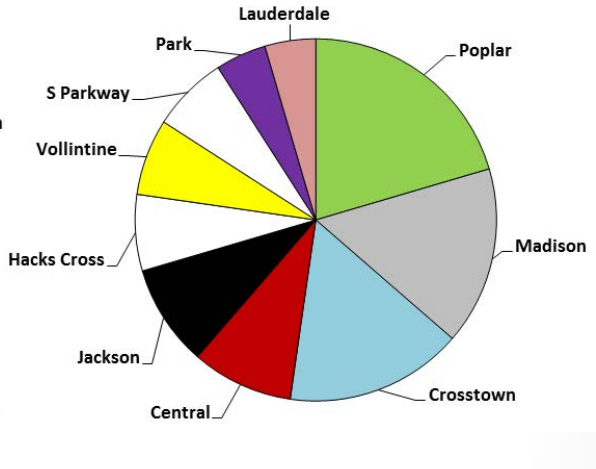

Bus Stop Study Guidelines Survey Results

Memphis MPO
METROPOLITAN PLANNING ORGANIZATION

Strengthening Regional Transportation

How often do you use MATA bus service?

Are you aware of MATA's Transloc Rider app?

What is your age?

What is your gender?

What MATA routes do you use most often? (Top 10)

1st Choice

2nd Choice

3rd Choice

	1st Choice	2nd Choice	3rd Choice
Rank 1	Poplar	Poplar	Poplar
Rank 2	Park	Madison	Madison
Rank 3	Summer	Lamar	Crosstown
Rank 4	Chelsea	Walnut Grove	Central
Rank 5	Walnut Grove	Wolfchase	Jackson
Rank 6	Crosstown	Crosstown	Hacks Cross
Rank 7	Madison	Jackson	Vollintine
Rank 8	Central	Thomas	S Parkway
Rank 9	Walker	Florida	Park
Rank 10	Vollintine	Lauderdale	Lauderdale