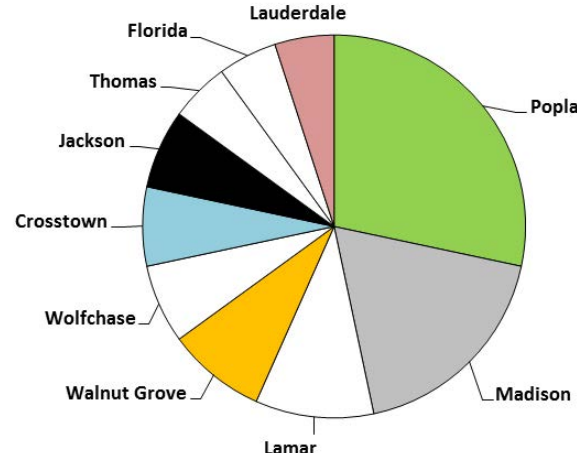

Bus Stop Study Guidelines Survey Results

Memphis MPO
METROPOLITAN PLANNING ORGANIZATION

Strengthening Regional Transportation

How often do you use MATA bus service?

Are you aware of MATA's Transloc Rider app?

What is your age?

What is your gender?

What MATA routes do you use most often? (Top 10)

1st Choice

2nd Choice

3rd Choice

	1st Choice	2nd Choice	3rd Choice
Rank 1	Poplar	Poplar	Poplar
Rank 2	Park	Madison	Madison
Rank 3	Summer	Lamar	Crosstown
Rank 4	Chelsea	Walnut Grove	Central
Rank 5	Walnut Grove	Wolfchase	Jackson
Rank 6	Crosstown	Crosstown	Hacks Cross
Rank 7	Madison	Jackson	Vollintine
Rank 8	Central	Thomas	S Parkway
Rank 9	Walker	Florida	Park
Rank 10	Vollintine	Lauderdale	Lauderdale