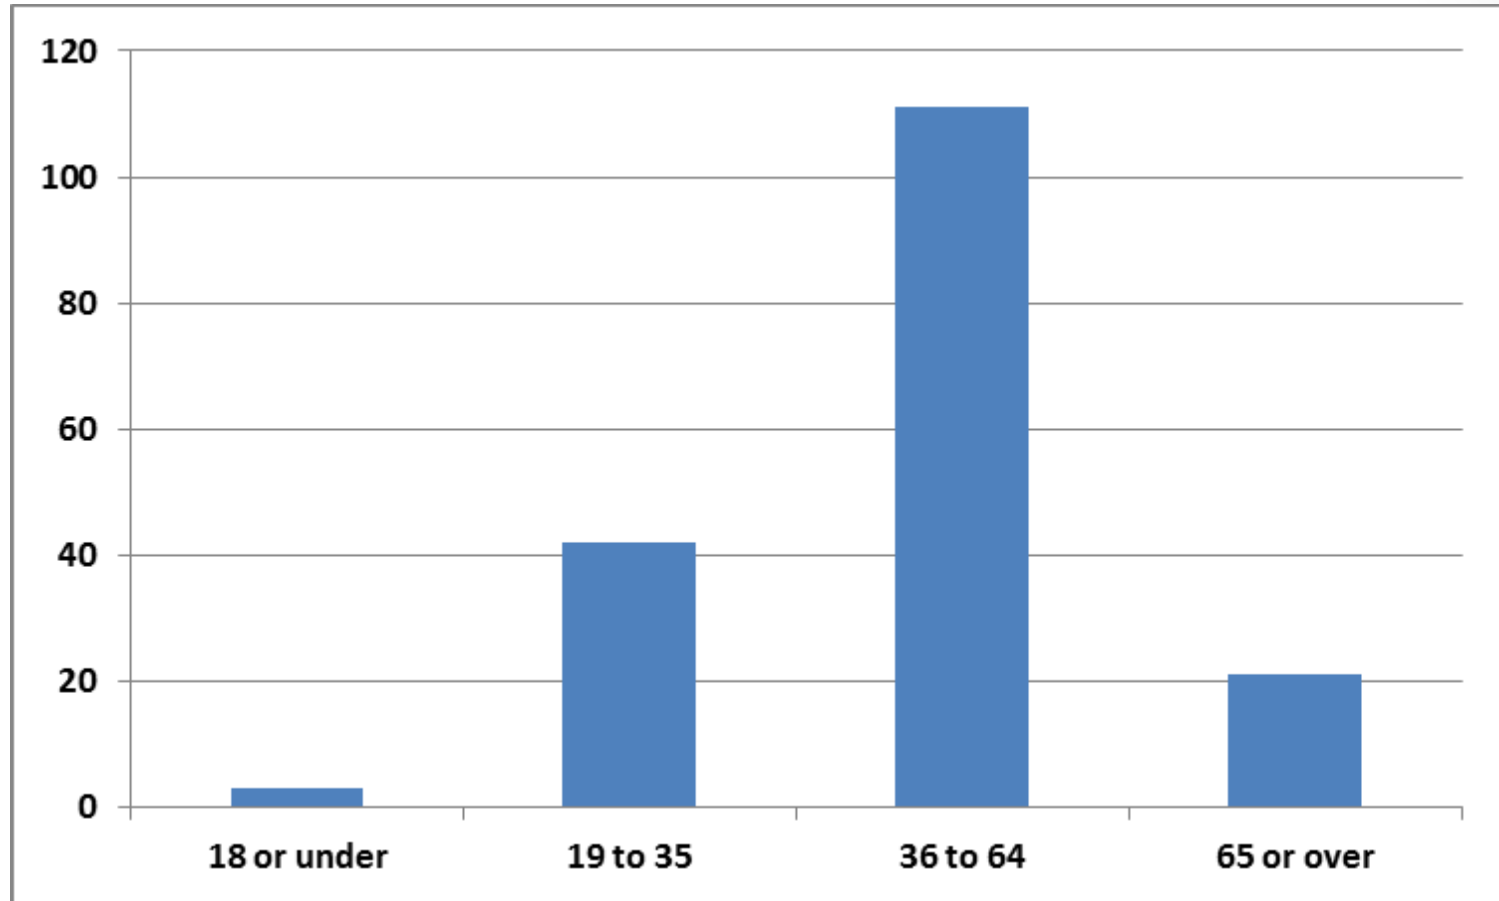

Bus Stop Study Guidelines Survey Results

Memphis MPO
METROPOLITAN PLANNING ORGANIZATION

Strengthening Regional Transportation

How often do you use MATA bus service?

Are you aware of MATA's Transloc Rider app?

What is your age?

What is your gender?

What MATA routes do you use most often? (Top 10)

1st Choice

2nd Choice

3rd Choice

	1st Choice	2nd Choice	3rd Choice
Rank 1	Poplar	Poplar	Poplar
Rank 2	Park	Madison	Madison
Rank 3	Summer	Lamar	Crosstown
Rank 4	Chelsea	Walnut Grove	Central
Rank 5	Walnut Grove	Wolfchase	Jackson
Rank 6	Crosstown	Crosstown	Hacks Cross
Rank 7	Madison	Jackson	Vollintine
Rank 8	Central	Thomas	S Parkway
Rank 9	Walker	Florida	Park
Rank 10	Vollintine	Lauderdale	Lauderdale