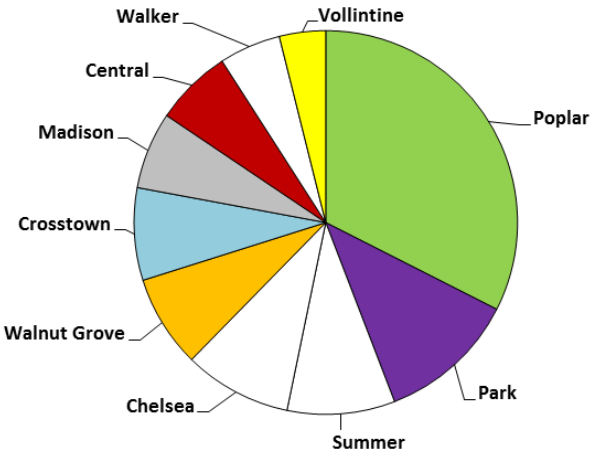

Bus Stop Study Guidelines Survey Results

Memphis MPO
METROPOLITAN PLANNING ORGANIZATION

Strengthening Regional Transportation

How often do you use MATA bus service?

Are you aware of MATA's Transloc Rider app?

What is your age?

What is your gender?

What MATA routes do you use most often? (Top 10)

1st Choice

2nd Choice

3rd Choice

	1st Choice	2nd Choice	3rd Choice
Rank 1	Poplar	Poplar	Poplar
Rank 2	Park	Madison	Madison
Rank 3	Summer	Lamar	Crosstown
Rank 4	Chelsea	Walnut Grove	Central
Rank 5	Walnut Grove	Wolfchase	Jackson
Rank 6	Crosstown	Crosstown	Hacks Cross
Rank 7	Madison	Jackson	Vollintine
Rank 8	Central	Thomas	S Parkway
Rank 9	Walker	Florida	Park
Rank 10	Vollintine	Lauderdale	Lauderdale