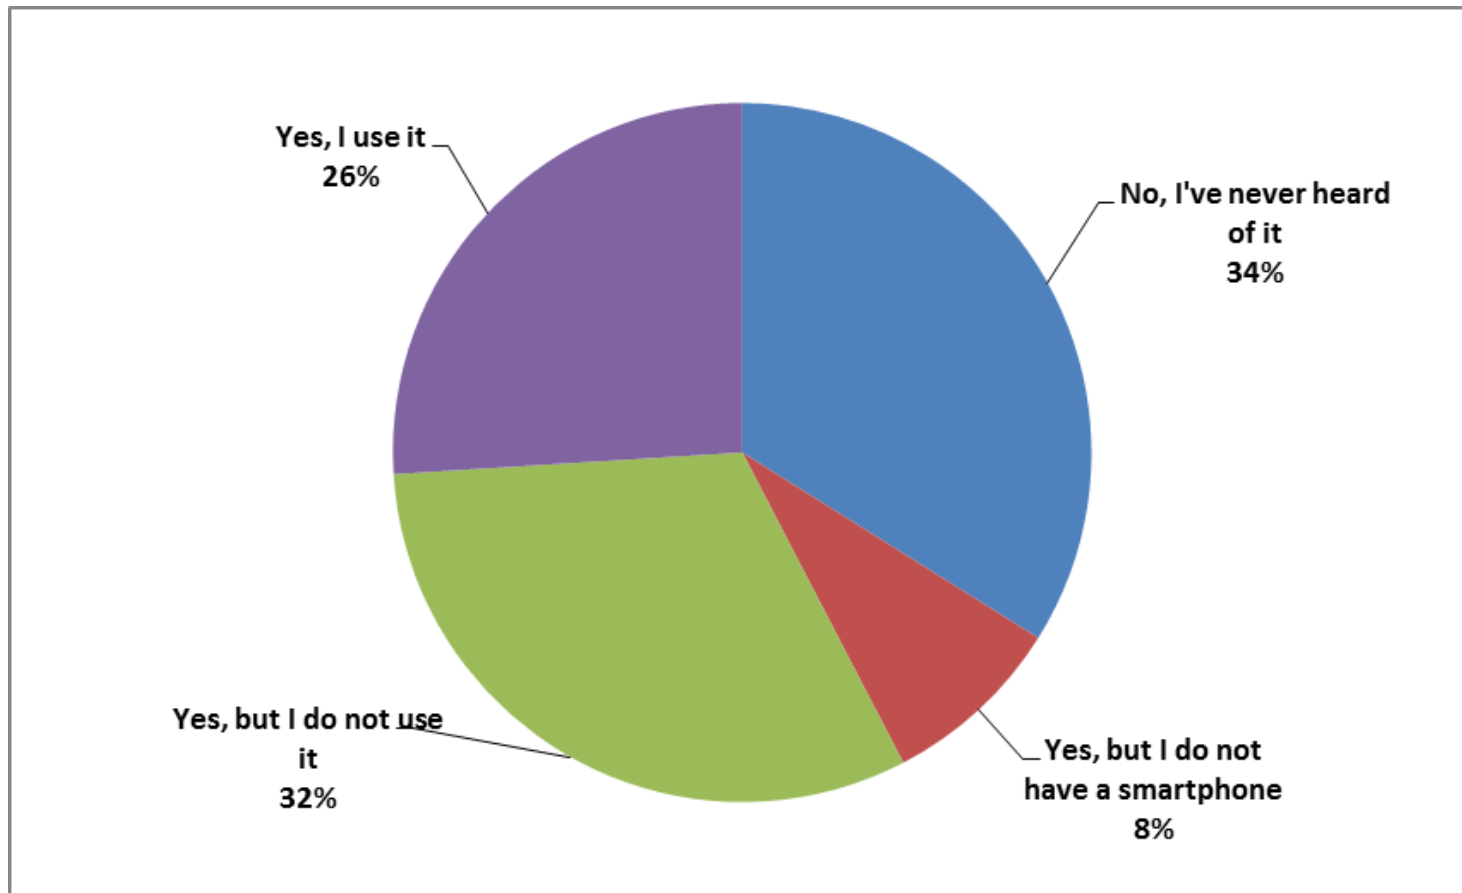

Bus Stop Study Guidelines Survey Results

Memphis MPO
METROPOLITAN PLANNING ORGANIZATION

Strengthening Regional Transportation

How often do you use MATA bus service?

Are you aware of MATA's Transloc Rider app?